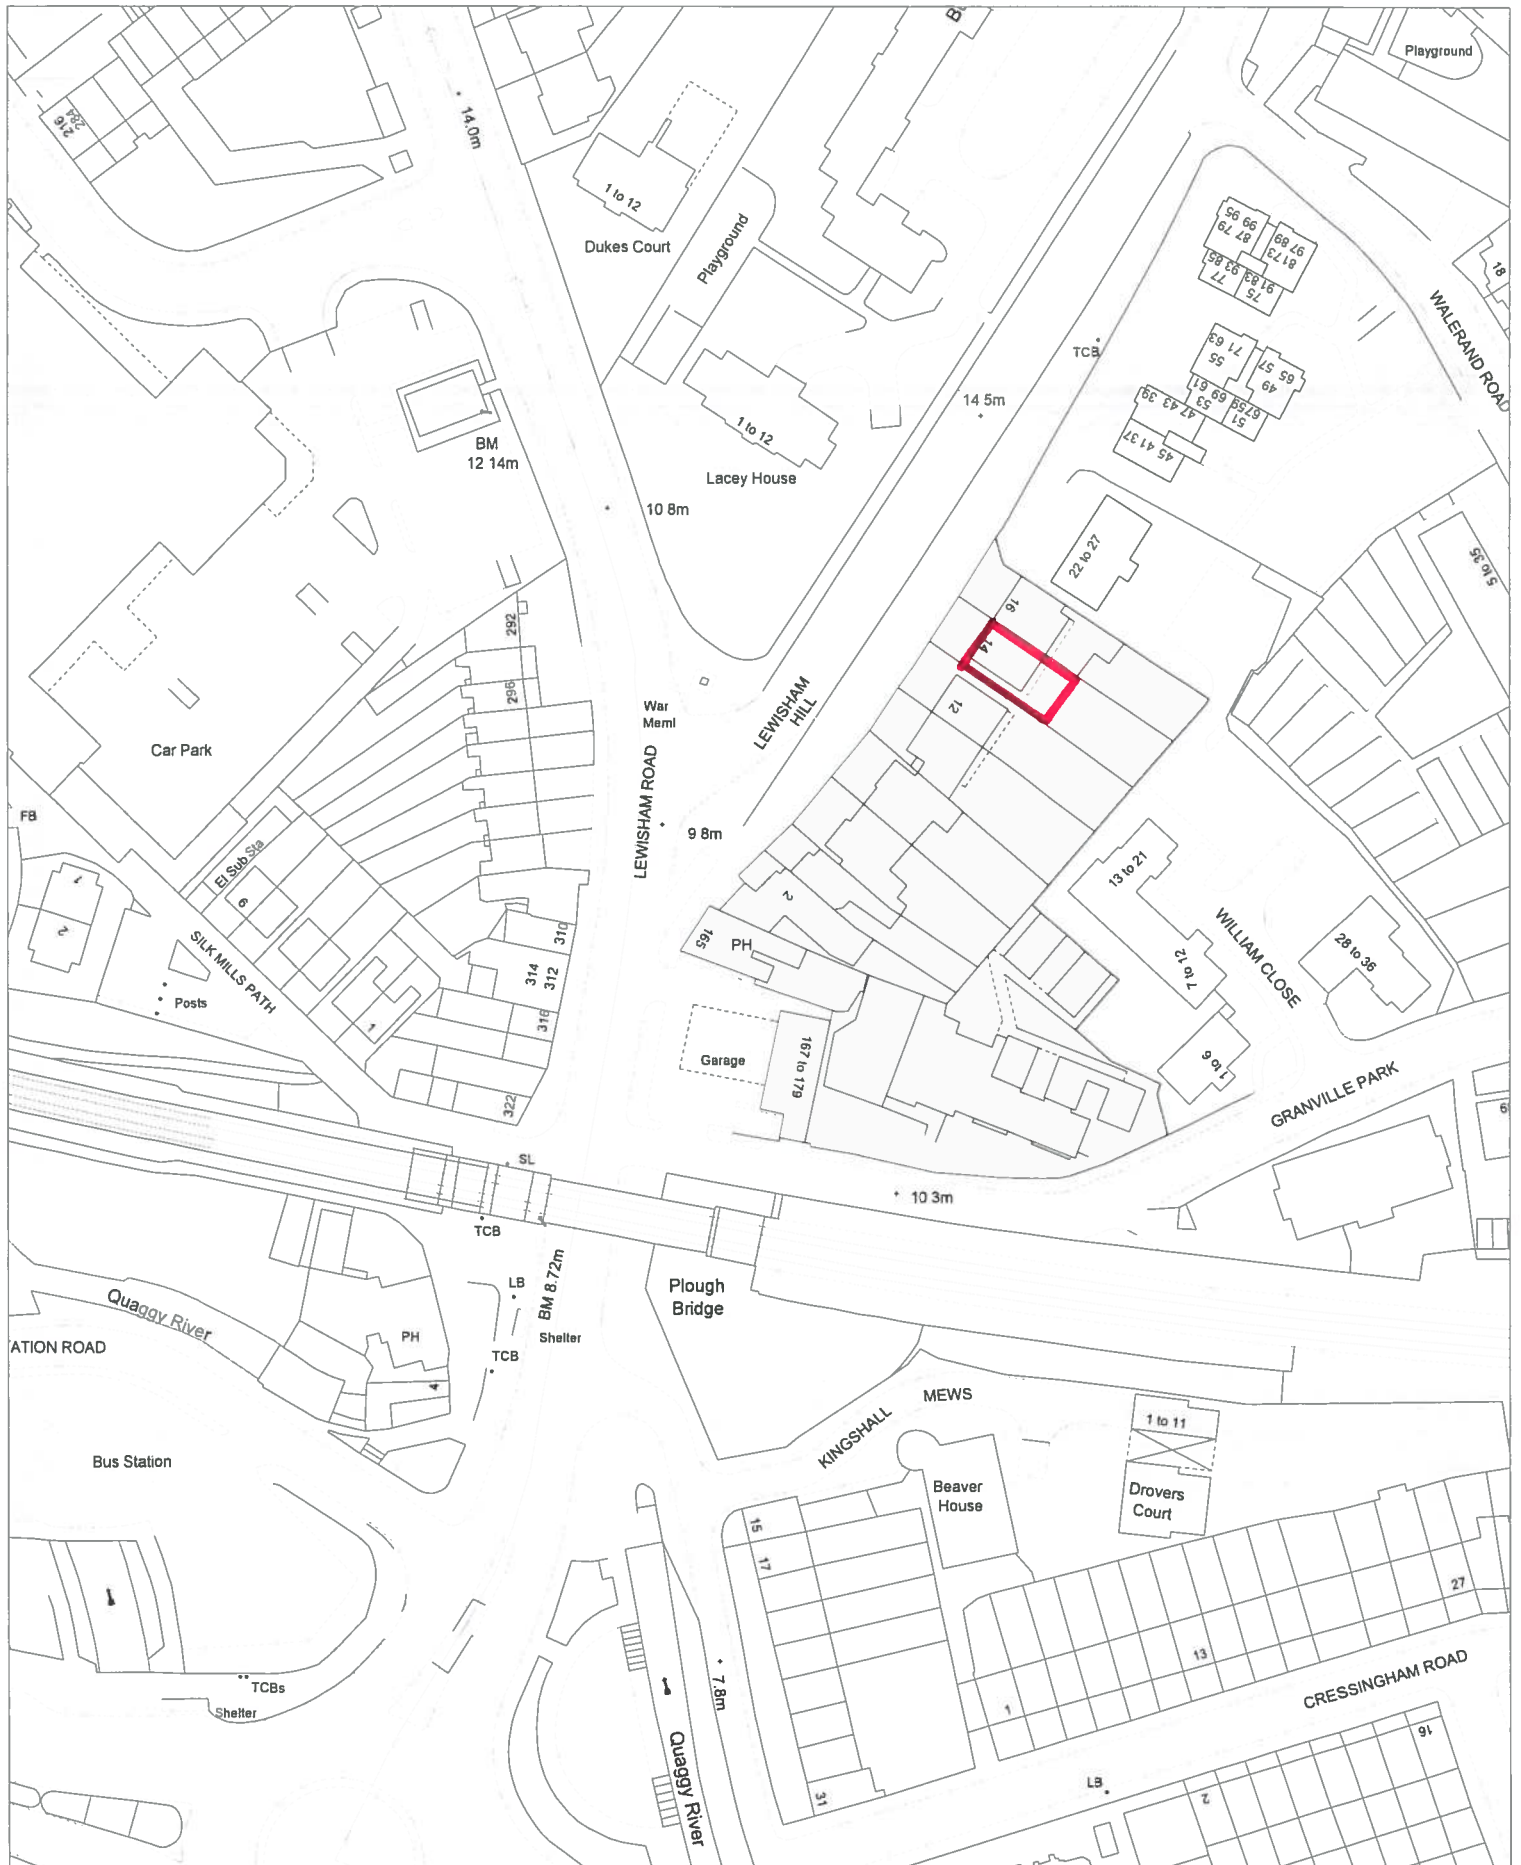

# 14 Lewisham Hill

Scale: 1250

Base on the  
Ordnance Survey map  
Licence no: 100017710  
London, SE6 4RU

Date: 11/04/16